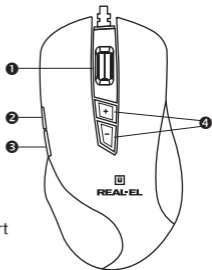

SYSTEM REQUIREMENTS

- Windows XP/Vista/7/8/10.
- Free USB port.

DESCRIPTION

- ❶ Scroll wheel
- ❷ Move forward
- ❸ Move backward
- ❹ DPI resolution switch +/-

INSTALLATION

- Connect the mouse to an available USB port of your PC.
- Installation of the mouse is automatic after its connection to a PC USB port.